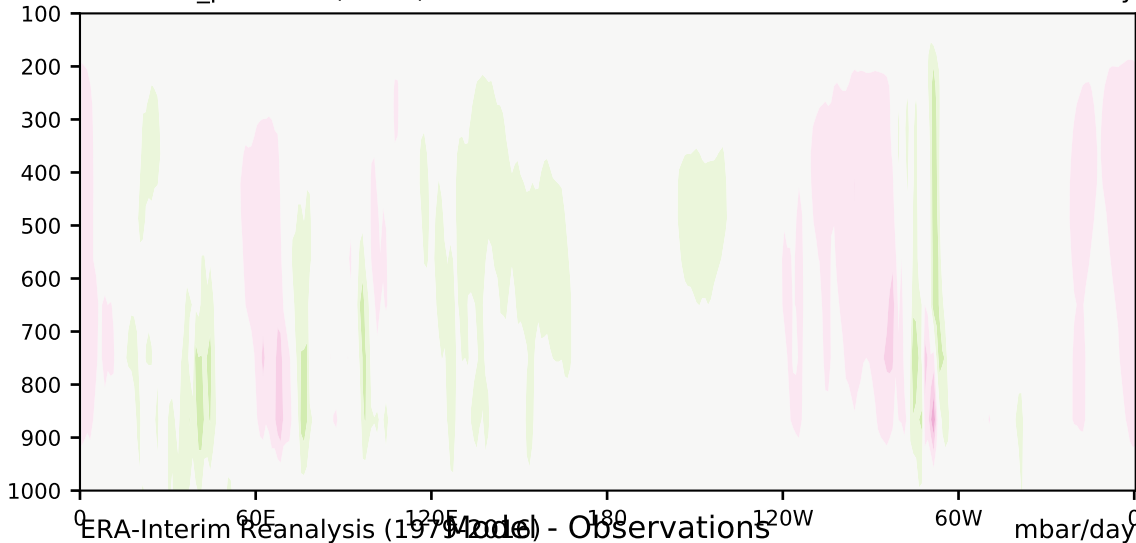

DECKv1b_piControl (61-80)

mbar/day

Max 19.63
Mean -0.42
Min -14.56

35.0
30.0
25.0
20.0
15.0
10.0
5.0
-5.0
-10.0
-15.0
-20.0
-25.0
-30.0
-35.0