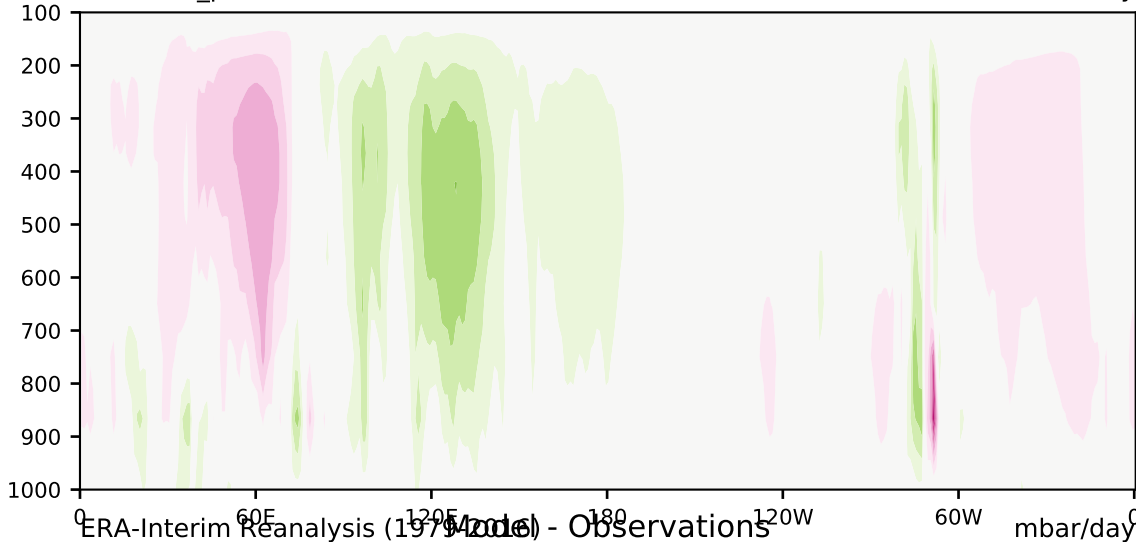

DECKv1b_piControl (61-80)

mbar/day

Max 33.99
Mean -0.38
Min -20.06

35.0
30.0
25.0
20.0
15.0
10.0
5.0
-5.0
-10.0
-15.0
-20.0
-25.0
-30.0
-35.0