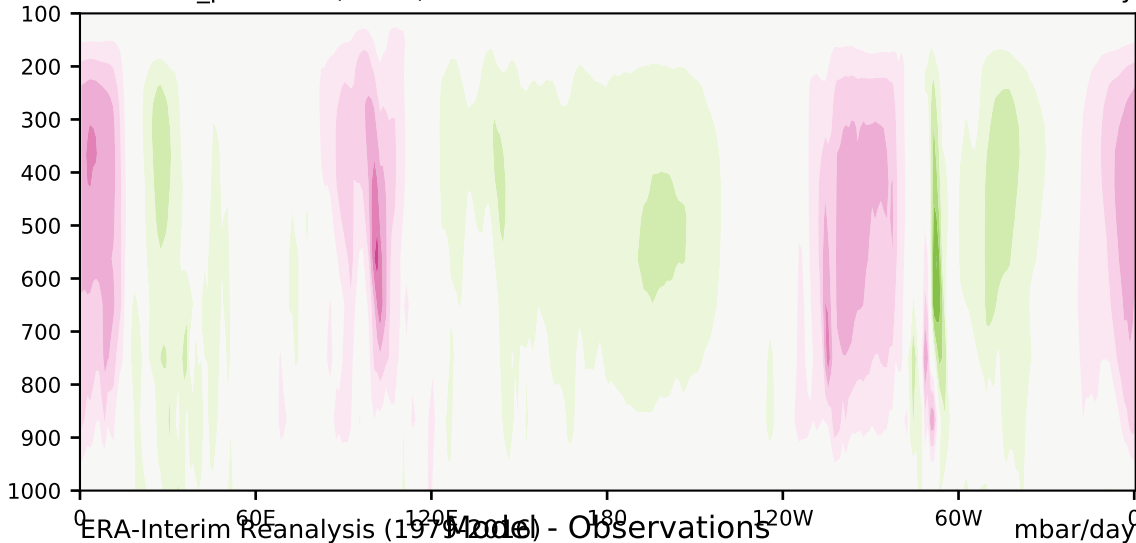

DECKv1b\_piControl (61-80)

mbar/day

Max 27.61  
Mean -0.40  
Min -25.32

35.0  
30.0  
25.0  
20.0  
15.0  
10.0  
5.0  
-5.0  
-10.0  
-15.0  
-20.0  
-25.0  
-30.0  
-35.0