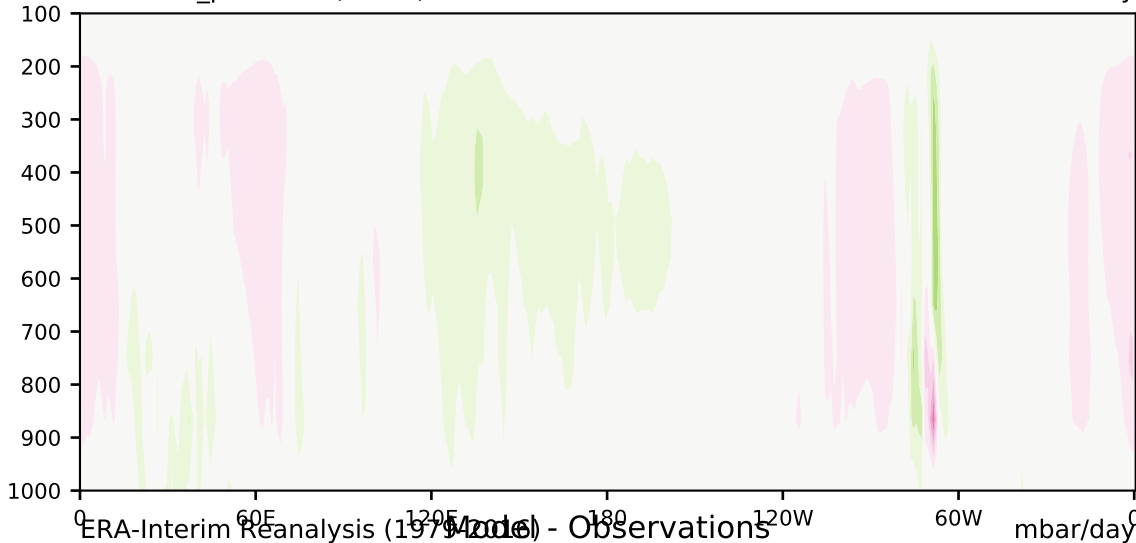

DECKv1b_piControl (61-80)

mbar/day

Max 24.54
Mean -0.43
Min -18.85

35.0
30.0
25.0
20.0
15.0
10.0
5.0
-5.0
-10.0
-15.0
-20.0
-25.0
-30.0
-35.0