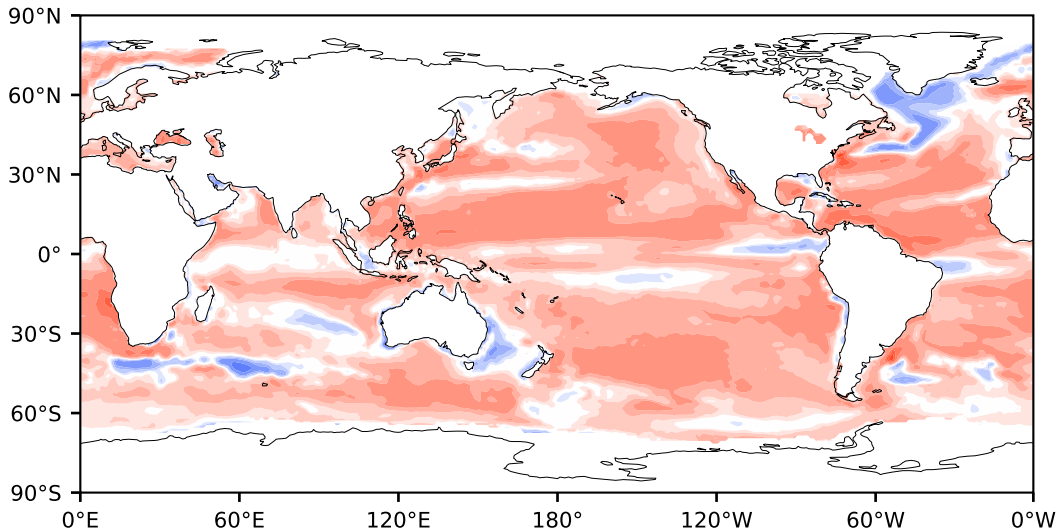

Model - Observations

Max 163.07
Mean 19.34
Min -138.26

RMSE 26.45
CORR 0.92