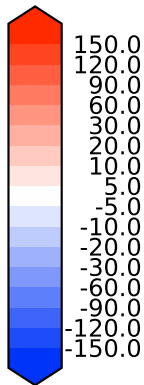

Model - Observations

Max 163.07
Mean 19.34
Min -138.26

RMSE 26.45
CORR 0.92