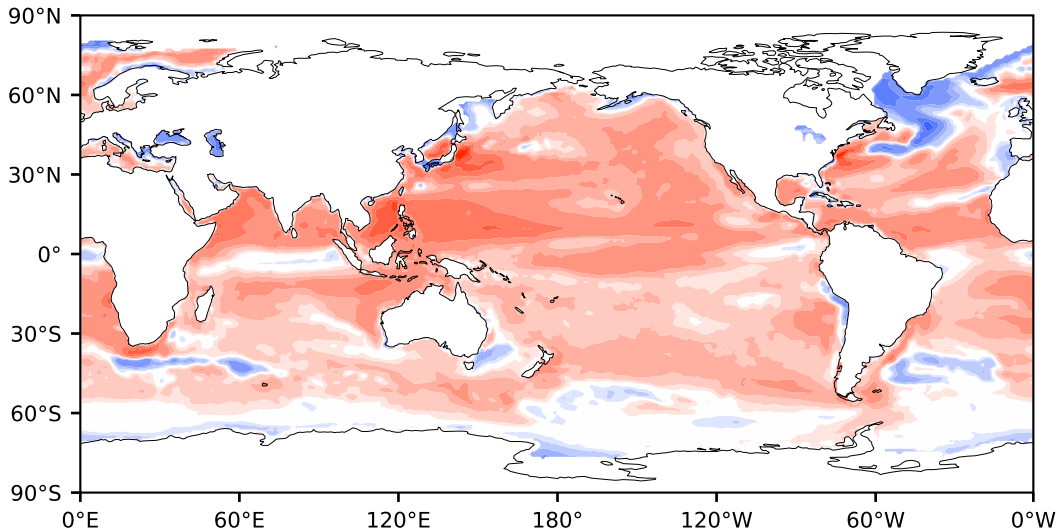

Model - Observations

Max 212.64
Mean 20.17
Min -132.85

RMSE 31.28
CORR 0.92