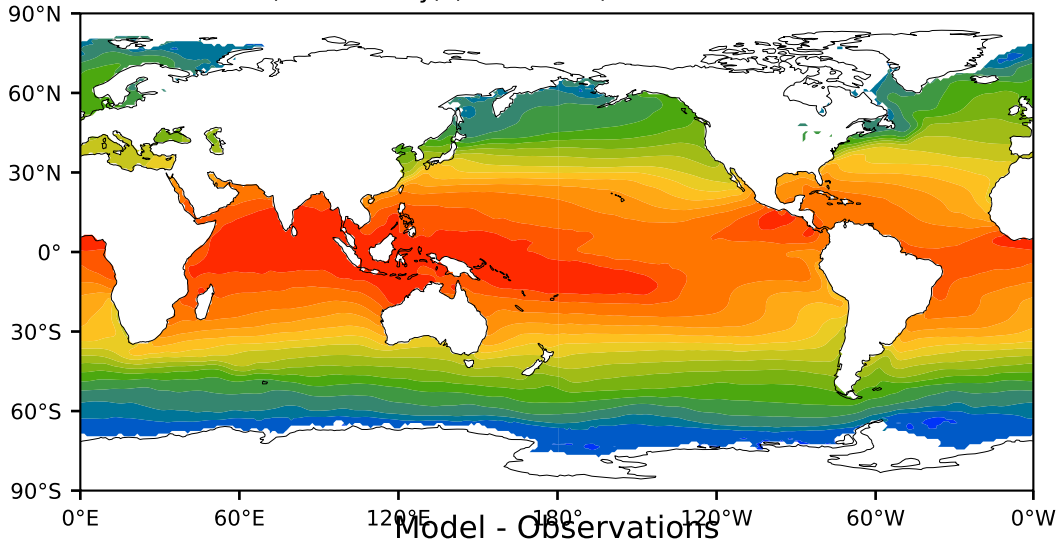

HadISST/OI.v2 (Present Day) (1999-2016)

C

Max 29.97  
Mean 19.31  
Min -1.79

29.0  
28.0  
26.0  
24.0  
22.0  
20.0  
18.0  
15.0  
12.0  
9.0  
6.0  
3.0  
1.0  
0.0  
-1.0