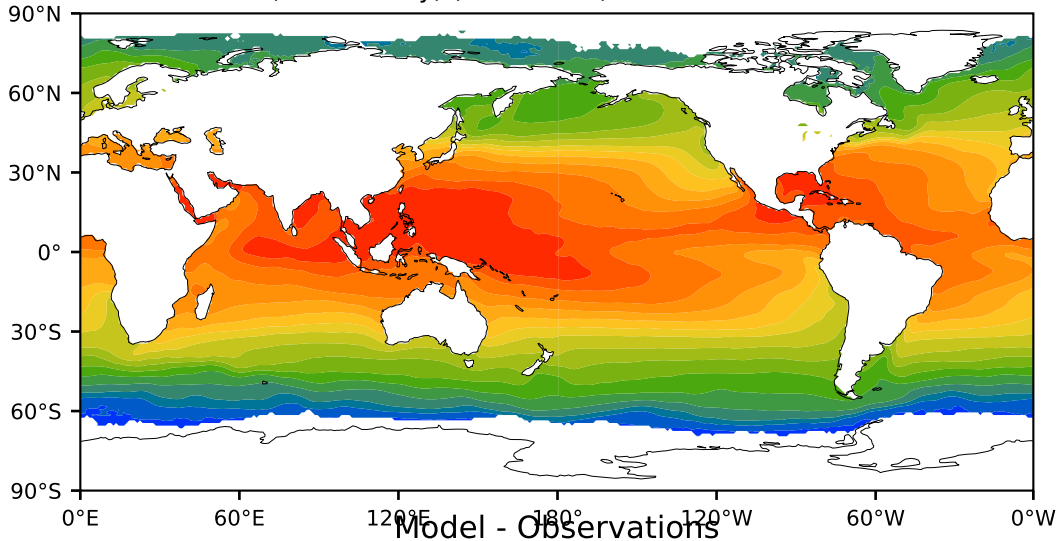

HadISST/OI.v2 (Present Day) (1999-2016)

C

Max 32.36
Mean 19.44
Min -1.73