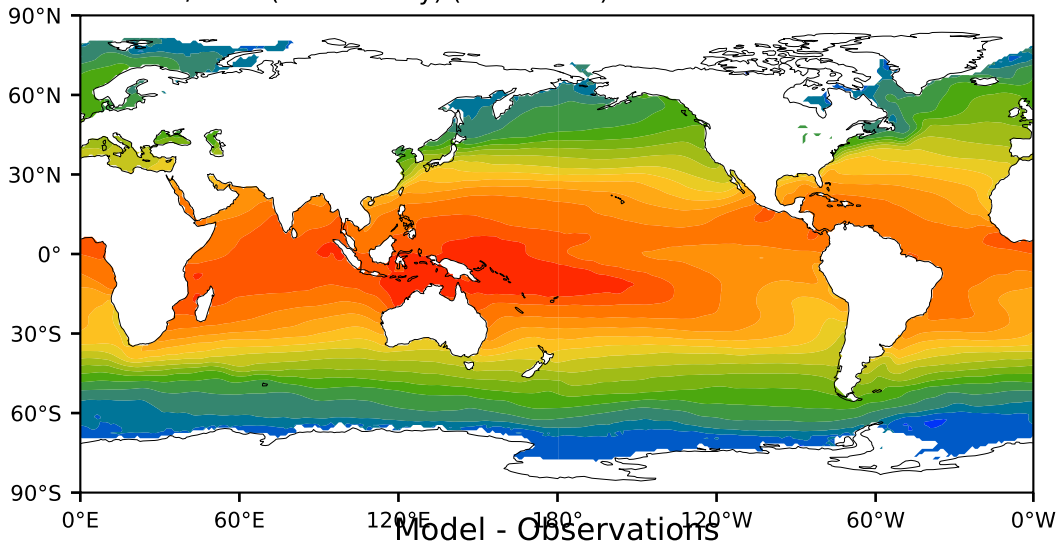

HadISST/OI.v2 (Present Day) (1999-2016)

C

Max 30.52  
Mean 19.07  
Min -1.79