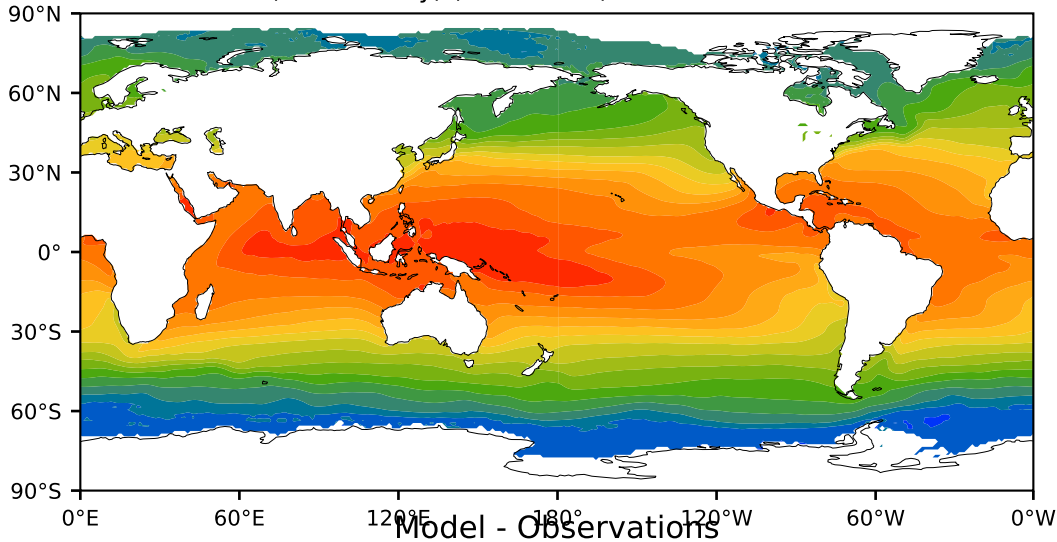

HadISST/OI.v2 (Present Day) (1999-2016)

C

Max 29.79  
Mean 18.76  
Min -1.68