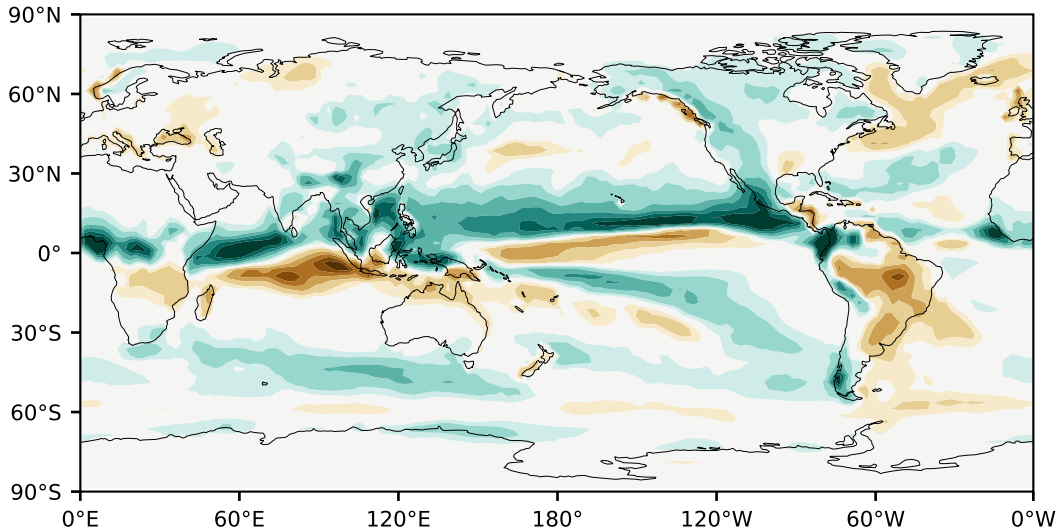

Model - Observations

Max 9.87
Mean 0.38
Min -5.57

RMSE 1.48
CORR 0.84