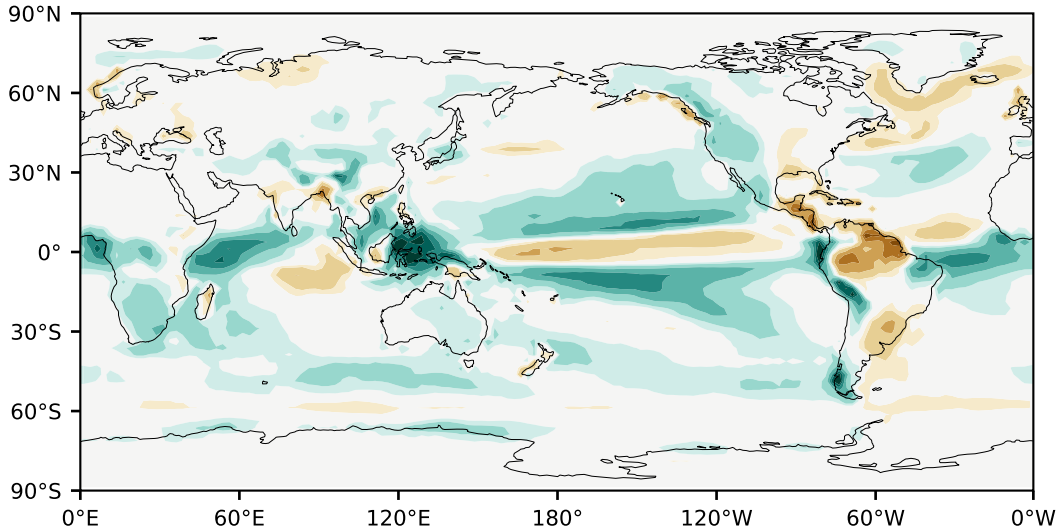

Model - Observations

Max 6.94
Mean 0.40
Min -5.38

RMSE 1.14
CORR 0.86