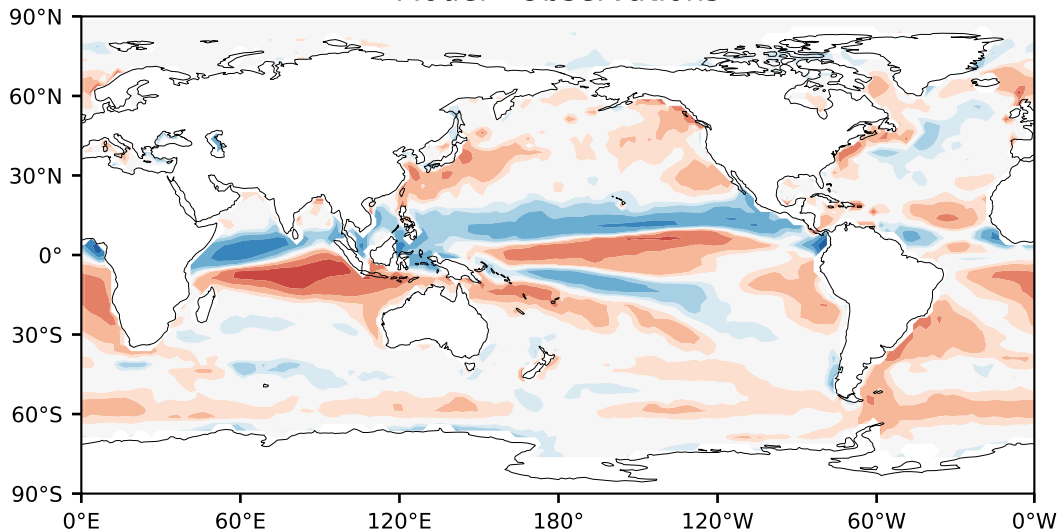

Model - Observations

Max 9.11
Mean -0.19
Min -6.81

RMSE 1.46
CORR 0.86