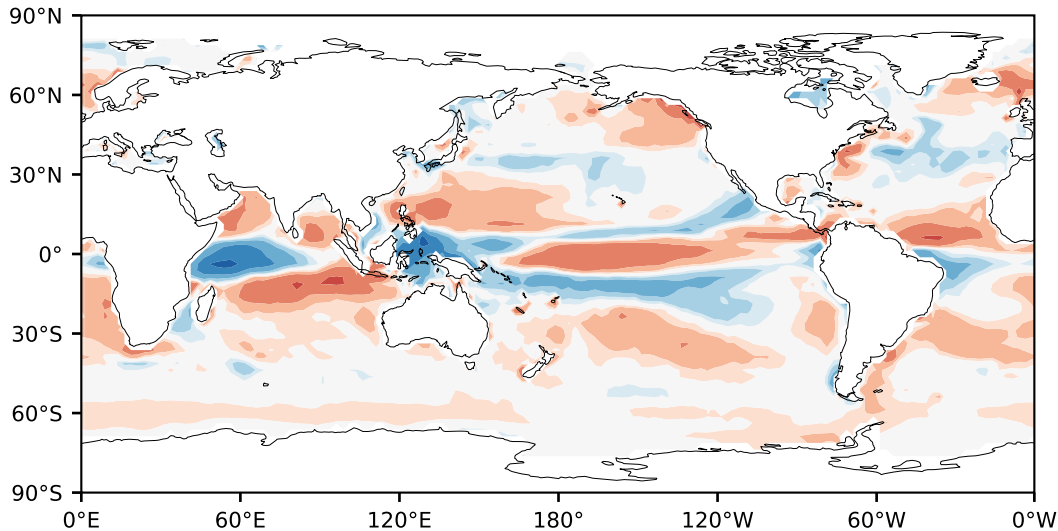

Model - Observations

Max 7.96
Mean -0.26
Min -6.56

RMSE 1.43
CORR 0.88