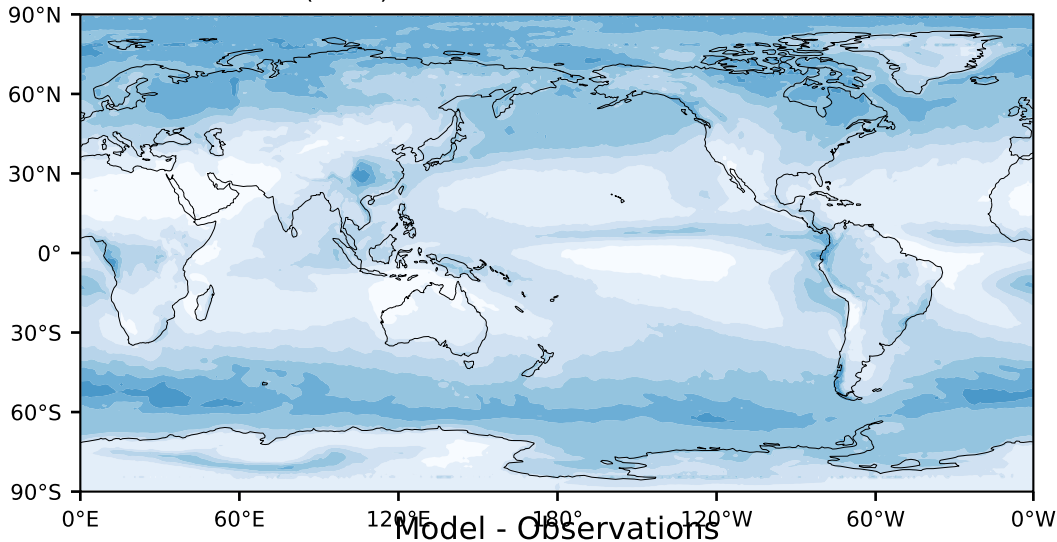

MODIS Simulator (None)

%

Max 75.46
Mean 23.87
Min 0.18

95.0
85.0
75.0
65.0
55.0
45.0
35.0
25.0
15.0
5.0