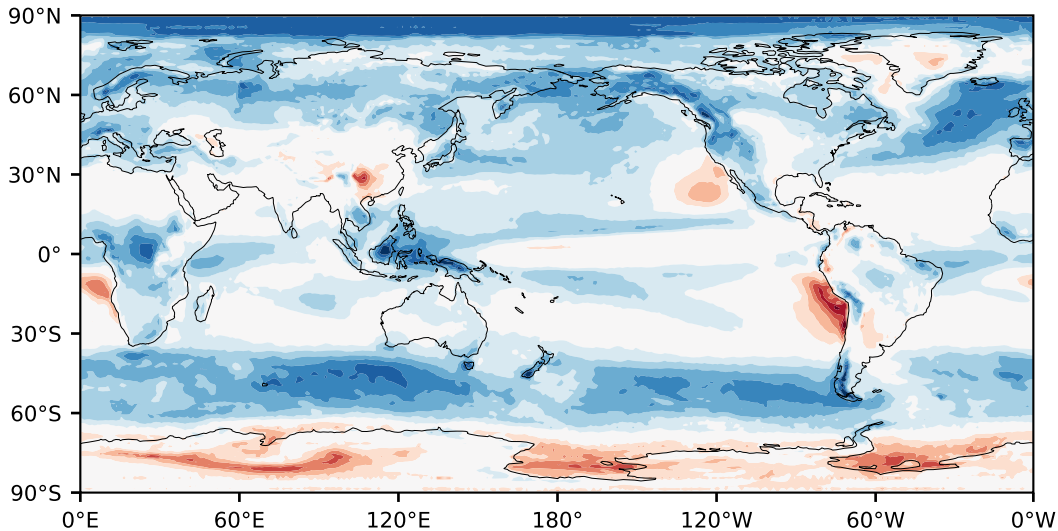

Model - Observations

Max 42.14
Mean 6.97
Min -41.20

RMSE 10.45
CORR 0.91