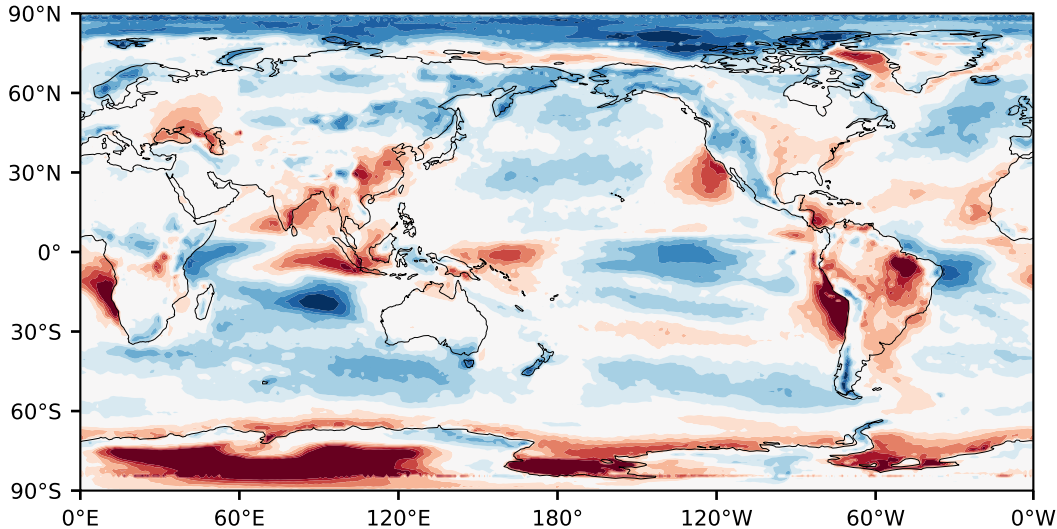

Model - Observations

Max 39.88
Mean 1.54
Min -74.99

RMSE 10.90
CORR 0.88