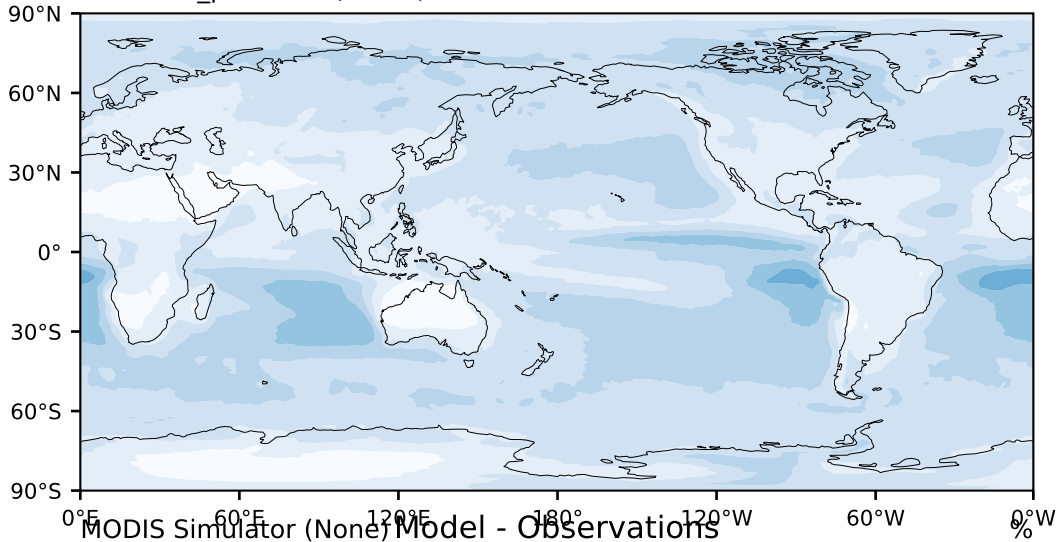

DECKv1b_piControl (61-80)

%

Max 53.42
Mean 19.70
Min 0.38

95.0
85.0
75.0
65.0
55.0
45.0
35.0
25.0
15.0
5.0