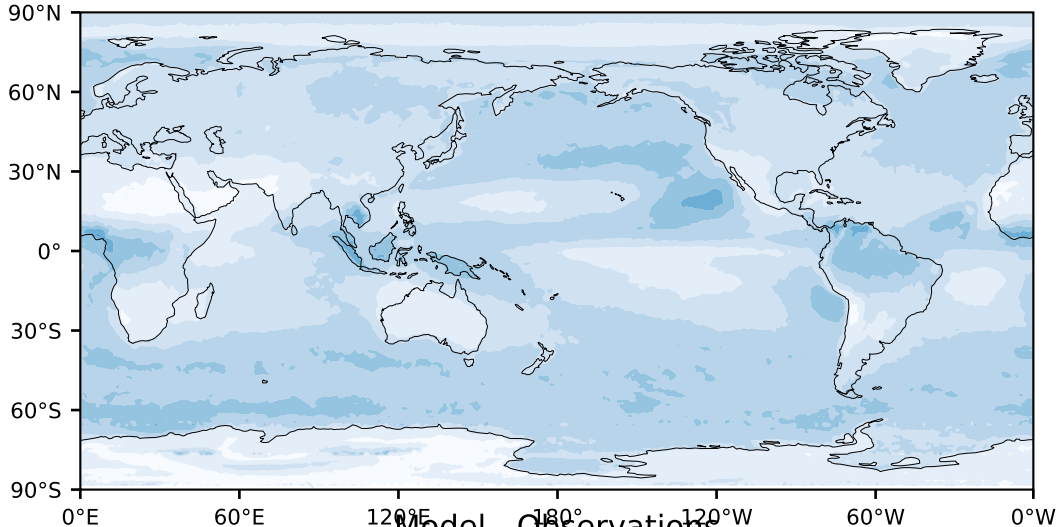

MODIS Simulator (None)

%

Max 60.49
Mean 24.07
Min 0.00

95.0
85.0
75.0
65.0
55.0
45.0
35.0
25.0
15.0
5.0

Model - Observations