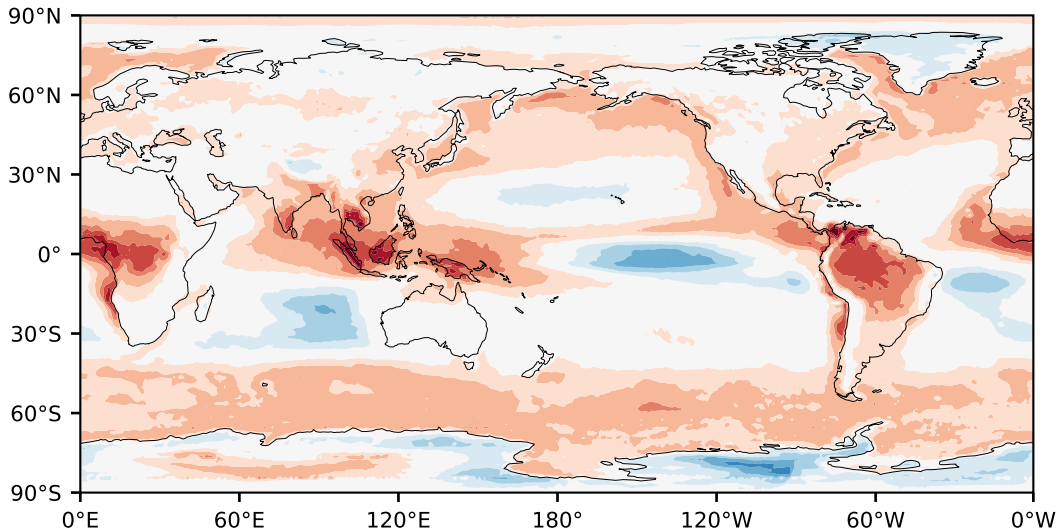

Model - Observations

Max 22.54
Mean -5.08
Min -41.58

RMSE 8.85
CORR 0.58