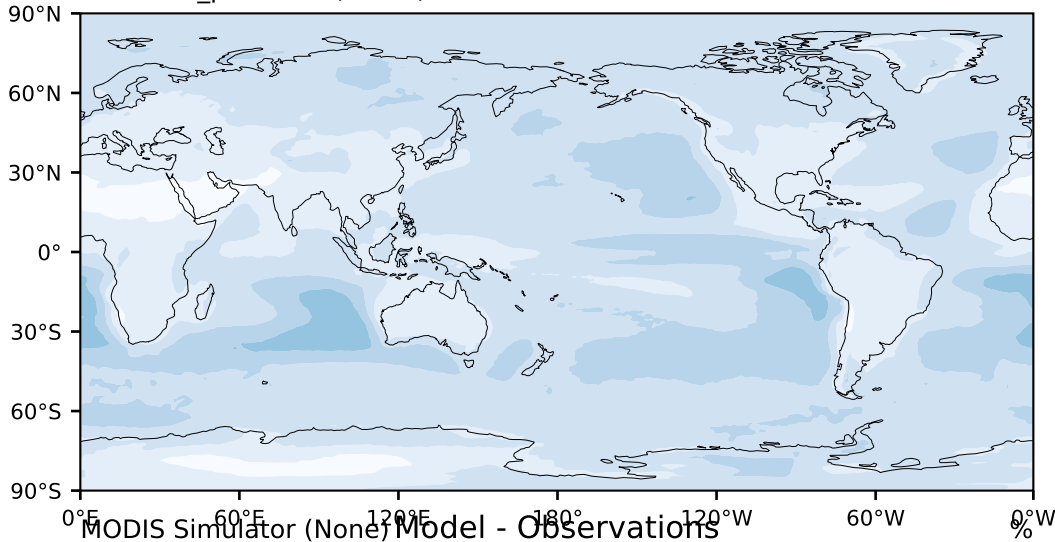

DECKv1b_piControl (61-80)

%

Max 43.26
Mean 19.53
Min 1.67

95.0
85.0
75.0
65.0
55.0
45.0
35.0
25.0
15.0
5.0