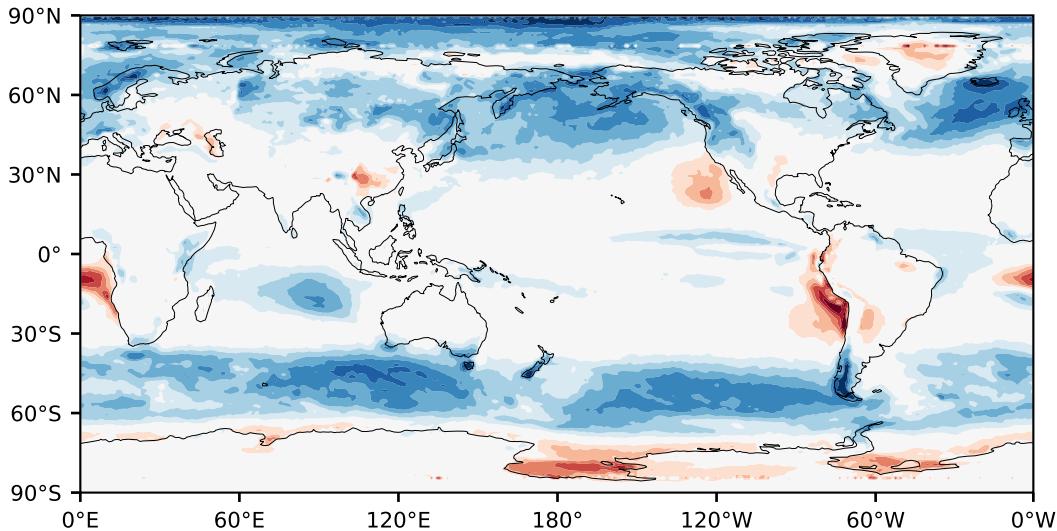

# Model - Observations

Max 45.36  
Mean 5.15  
Min -46.91

RMSE 9.37  
CORR 0.88