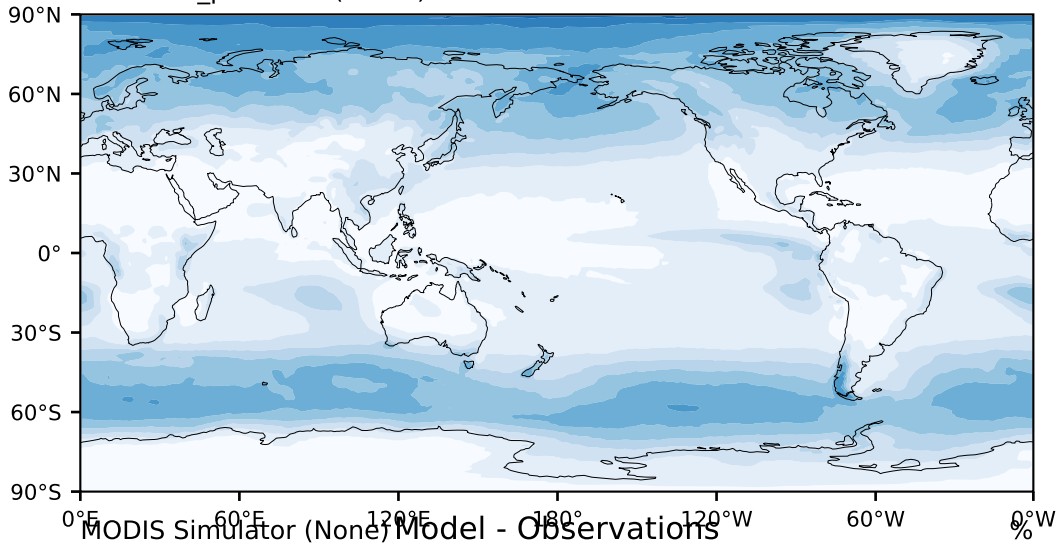

DECKv1b_piControl (61-80)

%

Max 76.18
Mean 18.33
Min 0.00

95.0
85.0
75.0
65.0
55.0
45.0
35.0
25.0
15.0
5.0