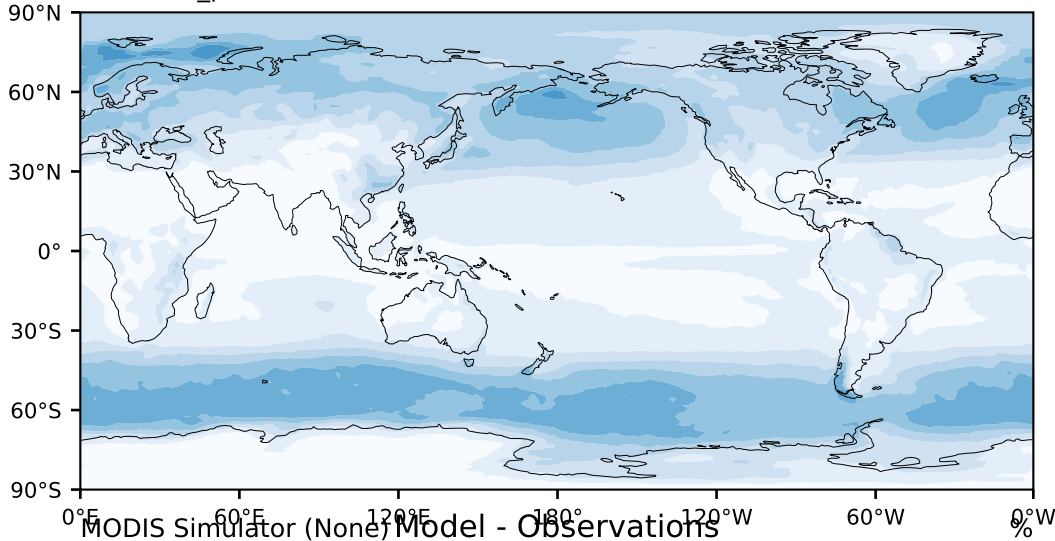

DECKv1b\_piControl (61-80)

%

Max 63.12  
Mean 17.11  
Min 0.00

95.0  
85.0  
75.0  
65.0  
55.0  
45.0  
35.0  
25.0  
15.0  
5.0