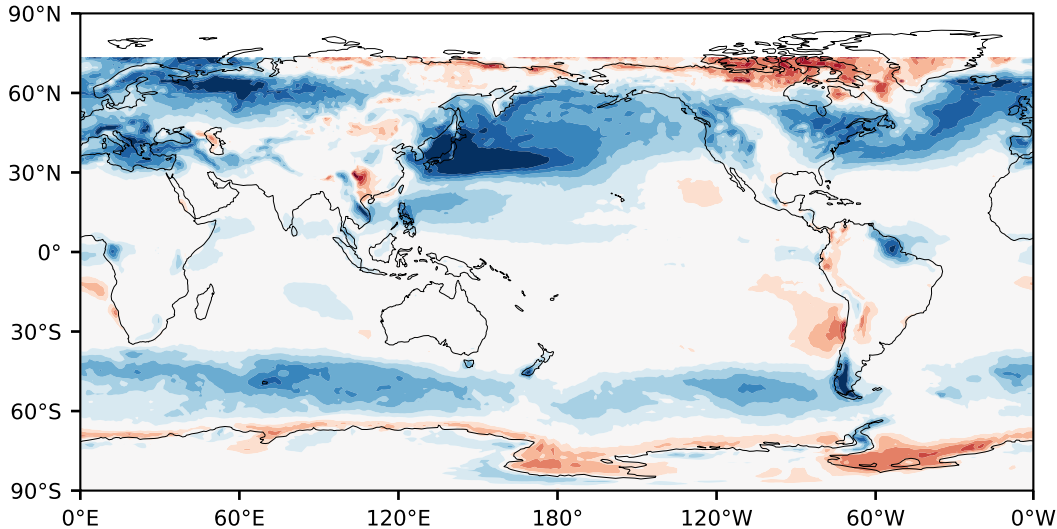

Model - Observations

Max 63.86
Mean 5.27
Min -43.01

RMSE 10.43
CORR 0.85