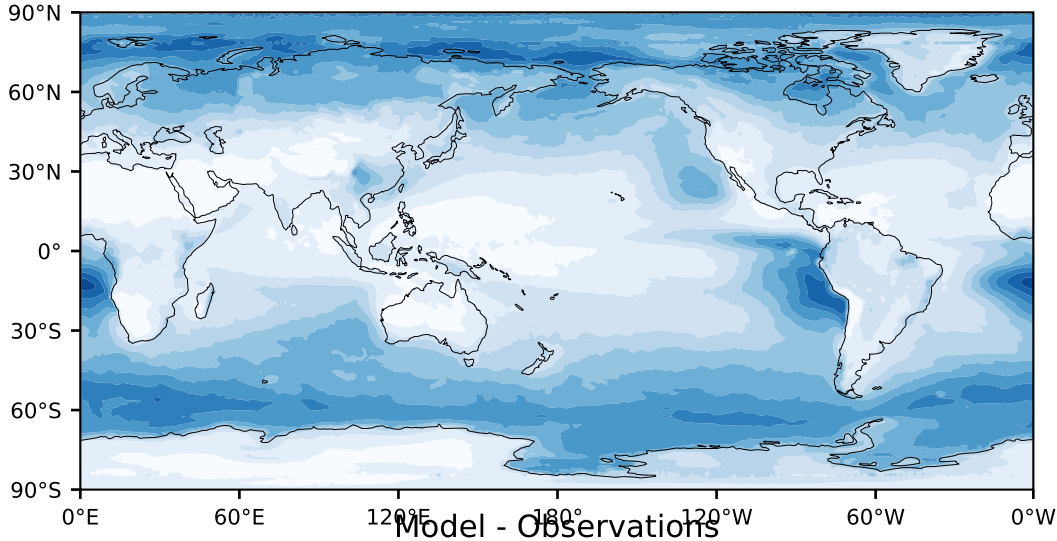

MODIS Simulator (None)

%

Max 89.98  
Mean 27.82  
Min 0.07

95.0  
85.0  
75.0  
65.0  
55.0  
45.0  
35.0  
25.0  
15.0  
5.0