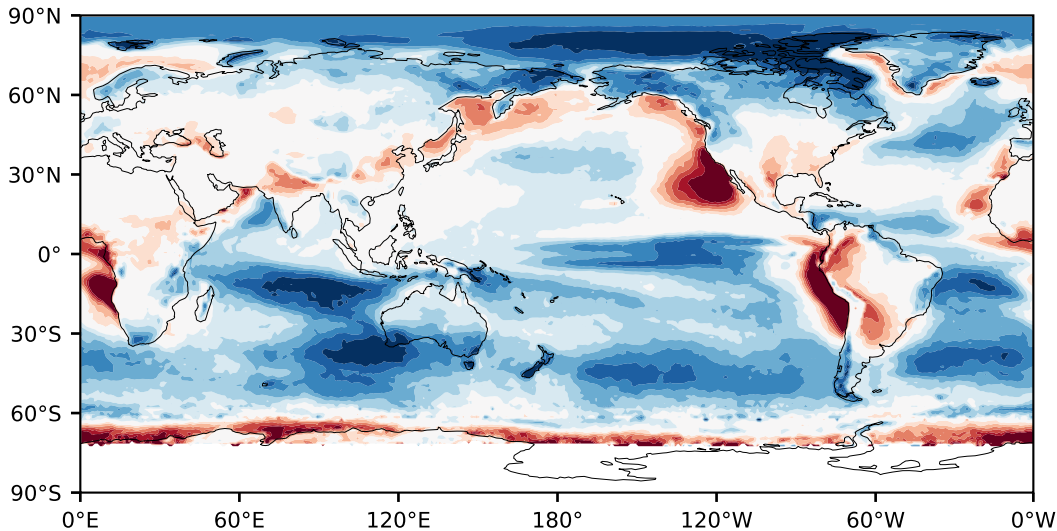

Model - Observations

Max 54.56
Mean 6.78
Min -96.63

RMSE 14.67
CORR 0.81