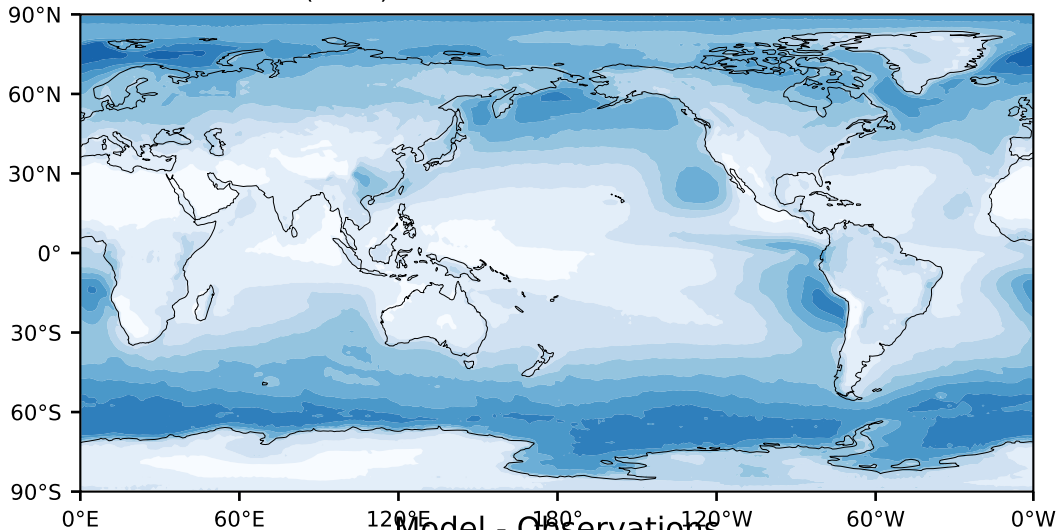

MODIS Simulator (None)

%

Max 83.17
Mean 27.17
Min 0.21

Model - Observations

95.0
85.0
75.0
65.0
55.0
45.0
35.0
25.0
15.0
5.0