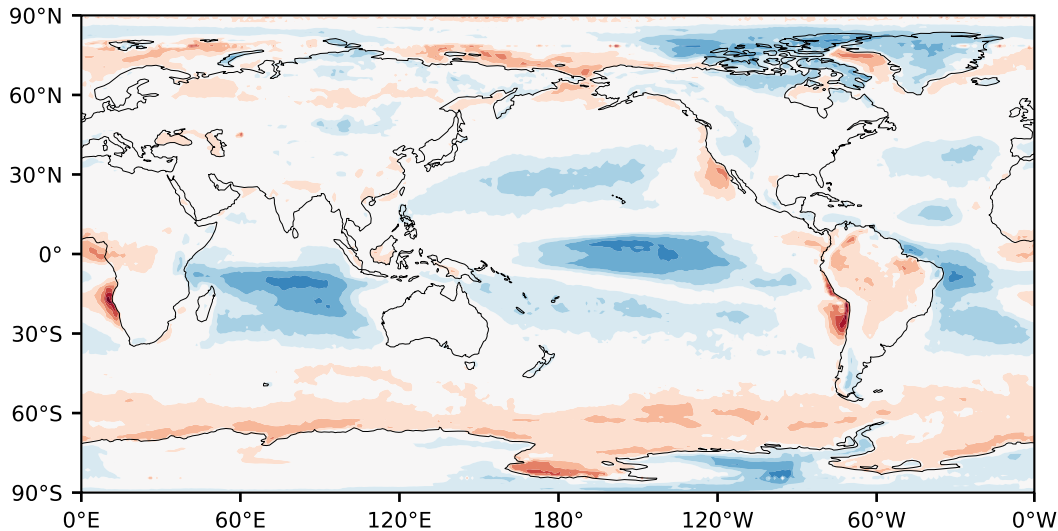

# Model - Observations

Max 23.38  
Mean 1.62  
Min -35.61

RMSE 6.69  
CORR 0.77