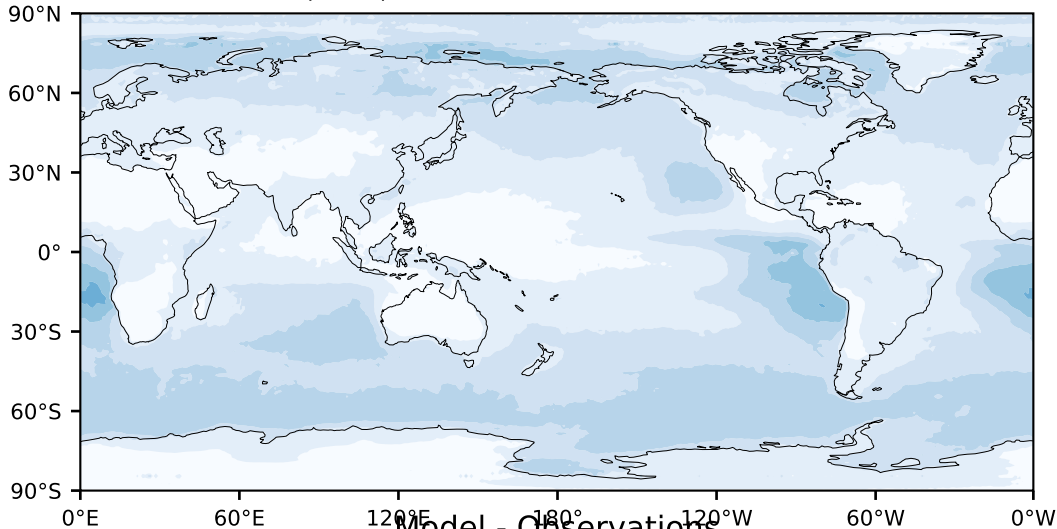

MODIS Simulator (None)

%

Max 55.45
Mean 14.65
Min 0.05

Model - Observations