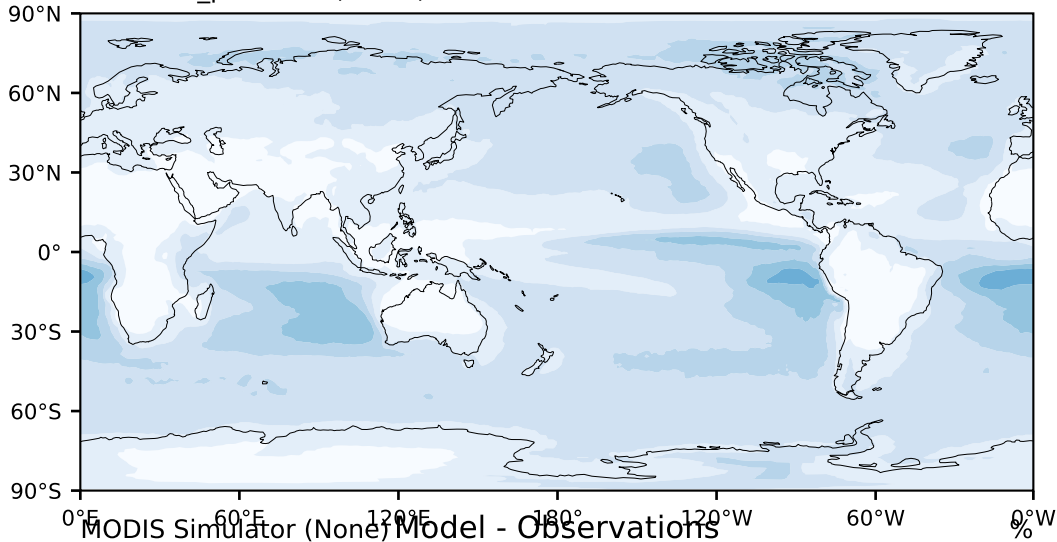

DECKv1b_piControl (61-80)

%

Max 53.08
Mean 16.27
Min 0.36

95.0
85.0
75.0
65.0
55.0
45.0
35.0
25.0
15.0
5.0