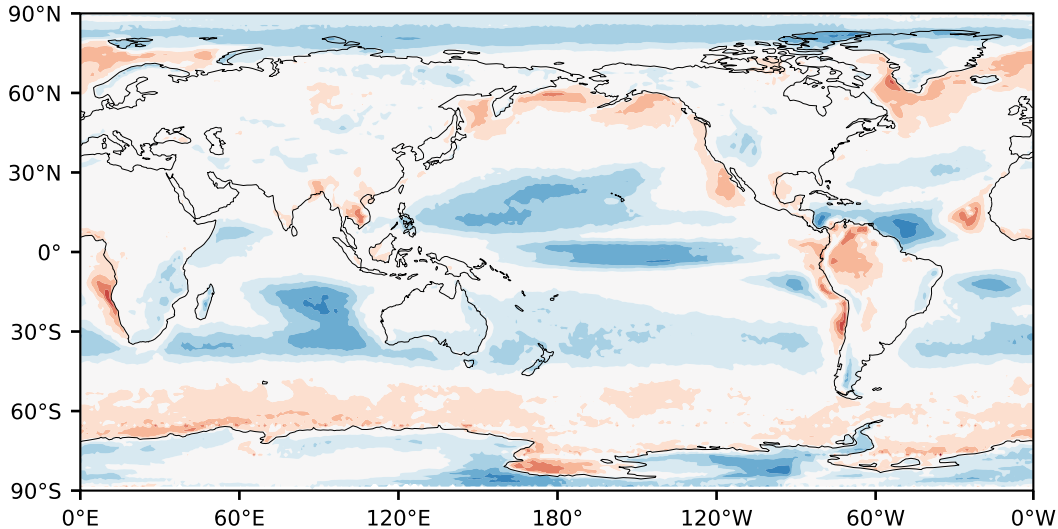

Model - Observations

Max 23.22
Mean 2.36
Min -44.46

RMSE 6.99
CORR 0.70