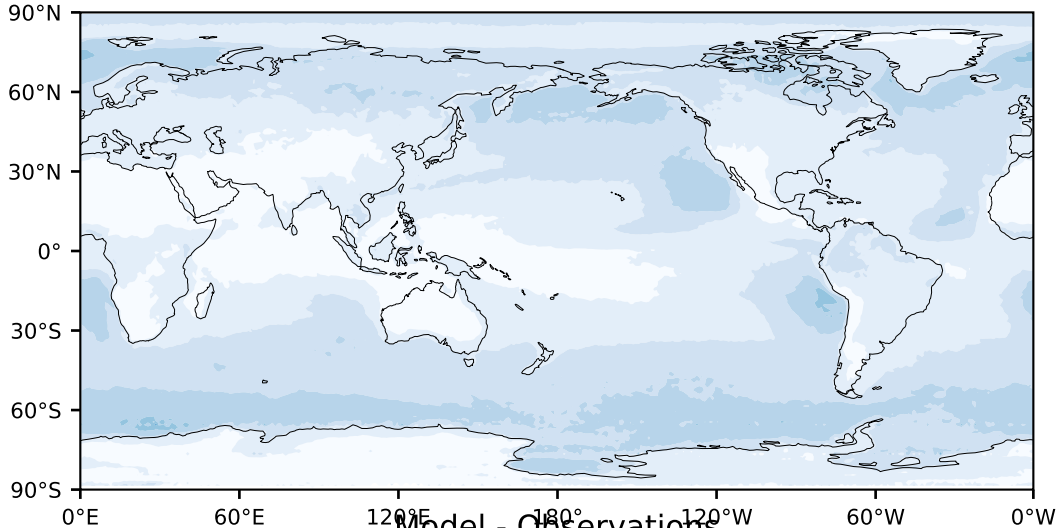

MODIS Simulator (None)

%

Max 59.42
Mean 13.39
Min 0.00

Model - Observations

95.0
85.0
75.0
65.0
55.0
45.0
35.0
25.0
15.0
5.0