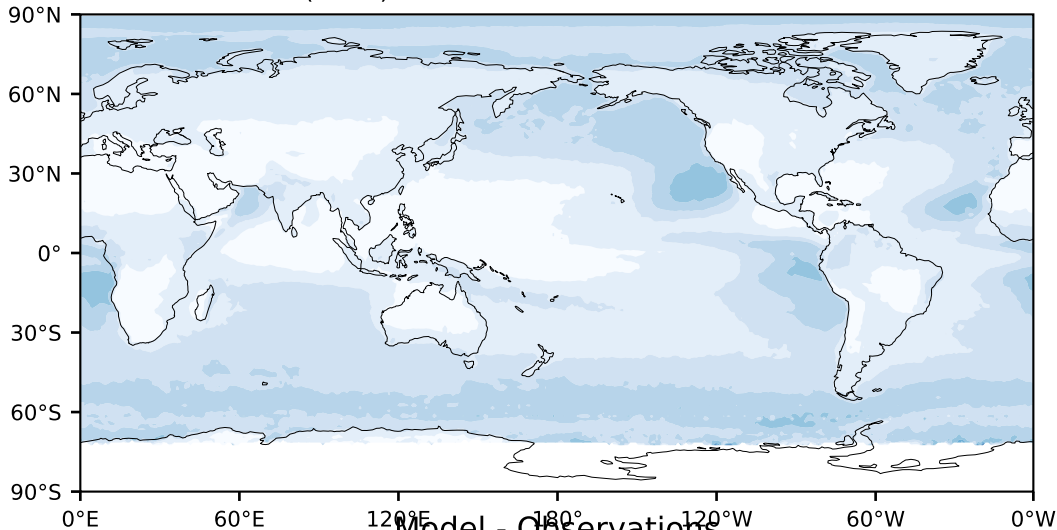

MODIS Simulator (None)

%

Max 100.00
Mean 14.21
Min 0.00

95.0
85.0
75.0
65.0
55.0
45.0
35.0
25.0
15.0
5.0