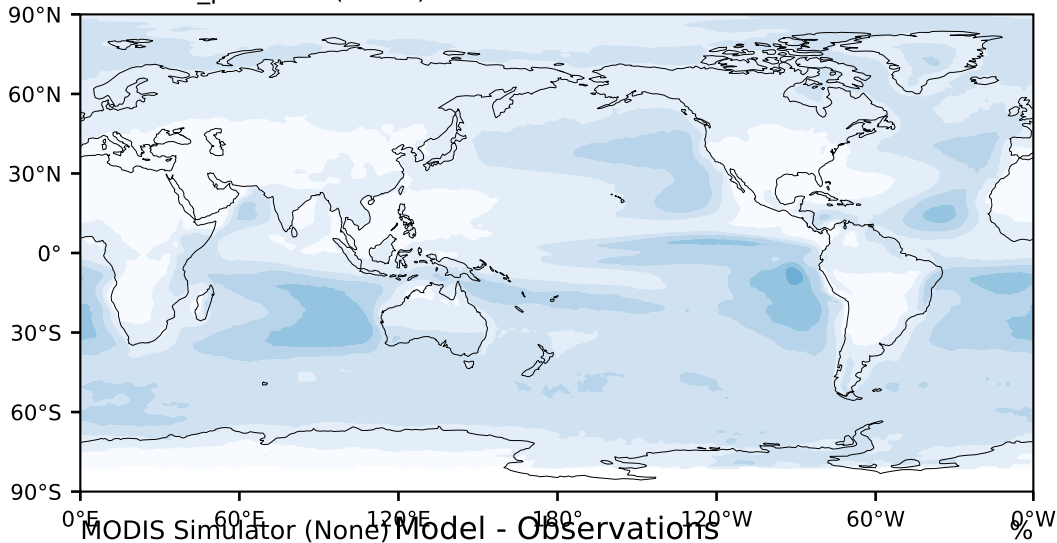

DECKv1b_piControl (61-80)

%

Max 50.13
Mean 15.34
Min 0.00

95.0
85.0
75.0
65.0
55.0
45.0
35.0
25.0
15.0
5.0