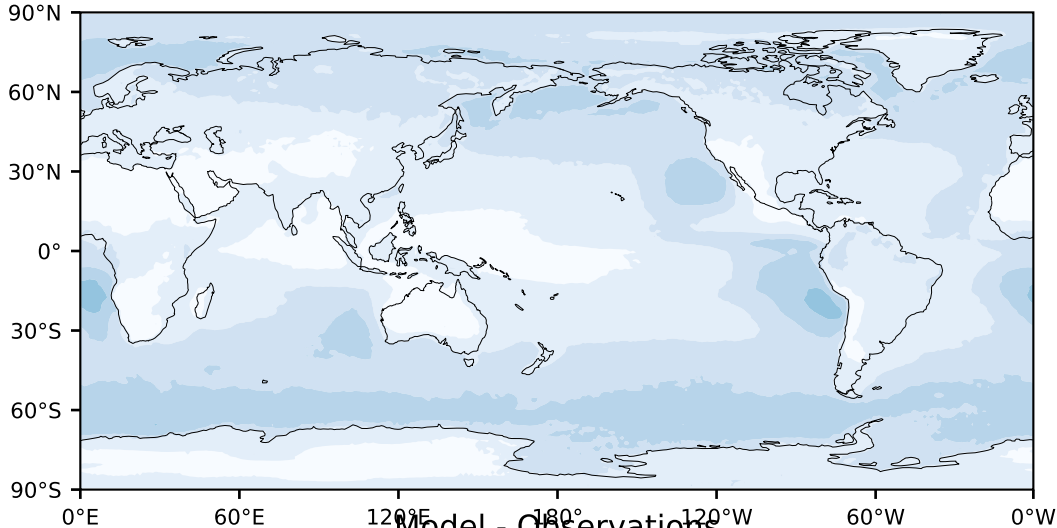

MODIS Simulator (None)

%

Max 39.47
Mean 14.24
Min 0.15

Model - Observations

95.0
85.0
75.0
65.0
55.0
45.0
35.0
25.0
15.0
5.0