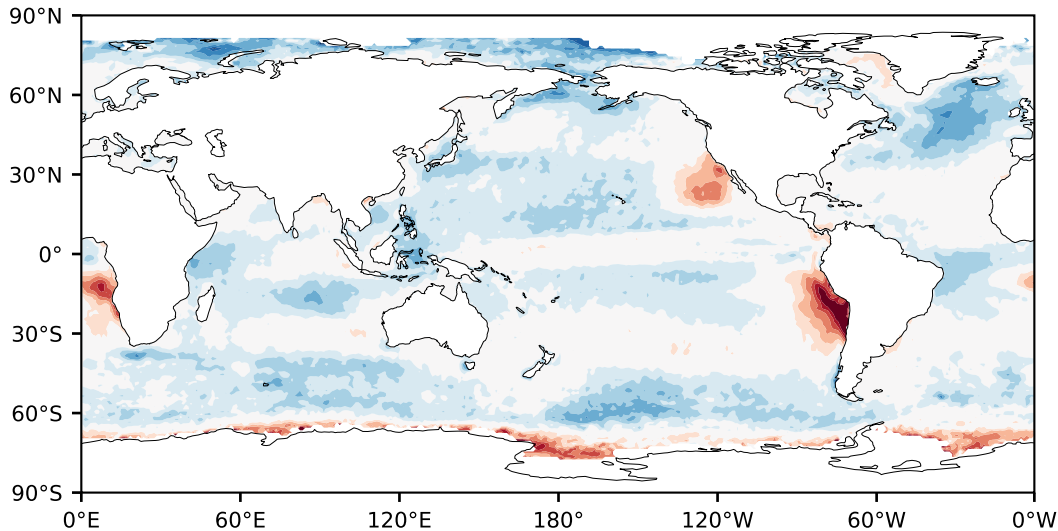

Model - Observations

Max 37.87
Mean 4.06
Min -76.38

RMSE 7.78
CORR 0.87