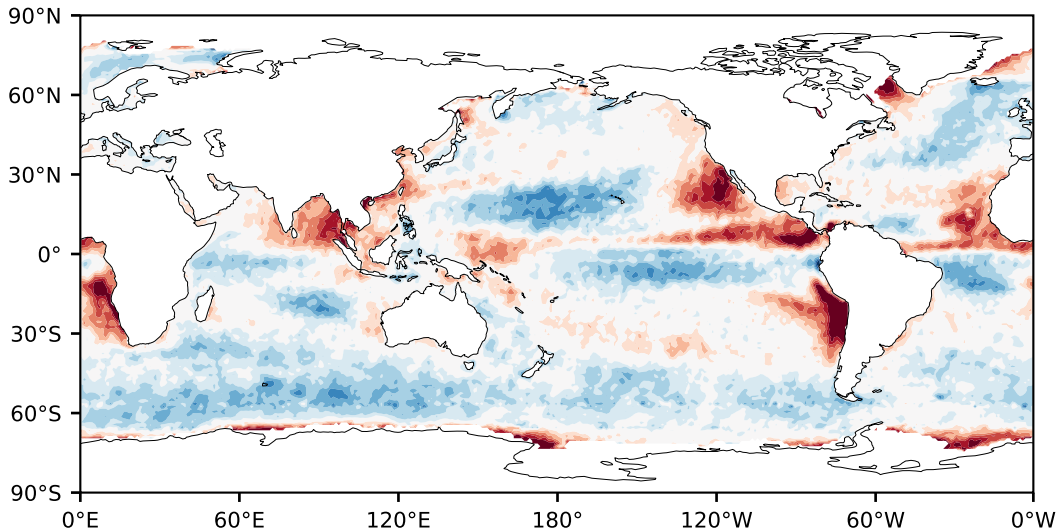

Model - Observations

Max 43.11
Mean 0.78
Min -75.21

RMSE 10.66
CORR 0.88