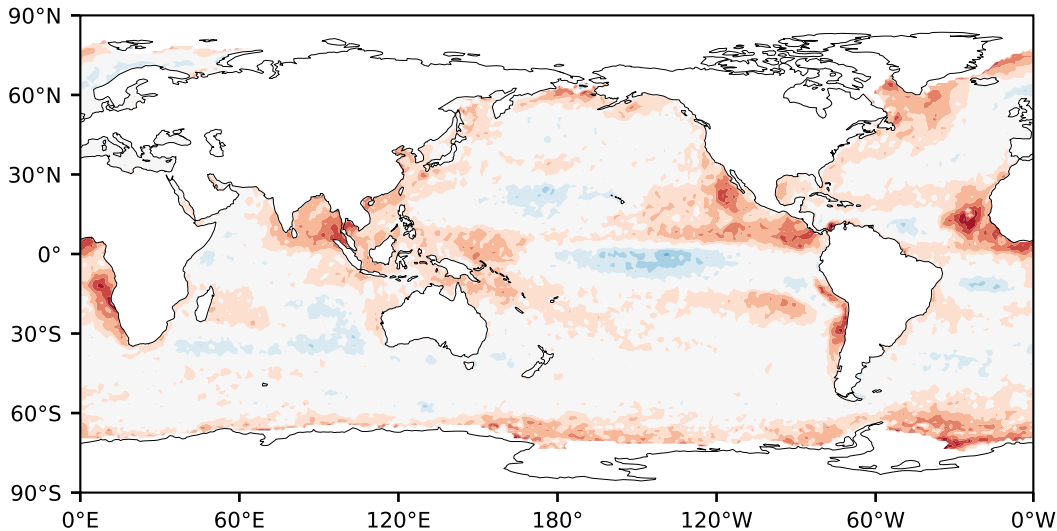

Model - Observations

Max 32.79
Mean -3.58
Min -47.57

RMSE 7.10
CORR 0.77