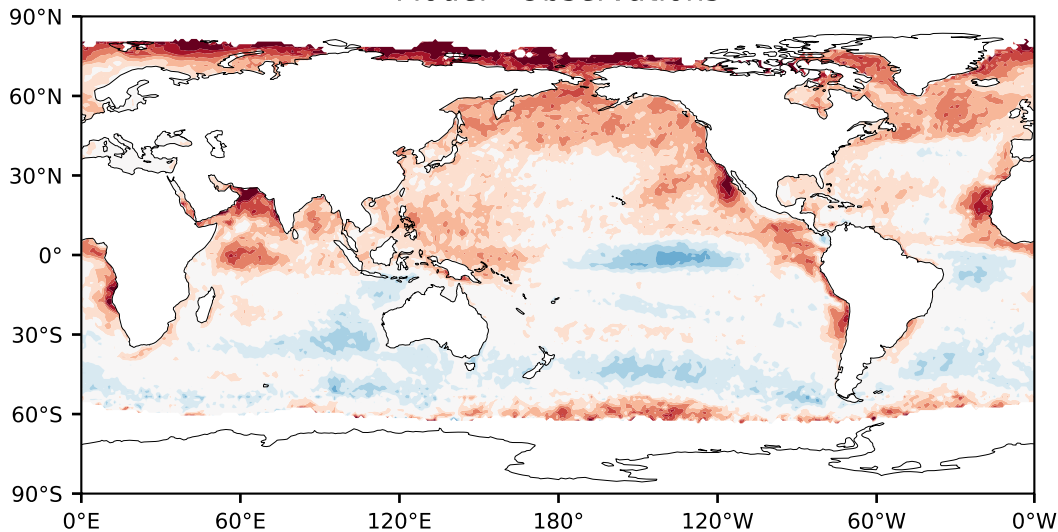

Model - Observations

Max 27.55
Mean -3.98
Min -55.79

RMSE 9.53
CORR 0.60