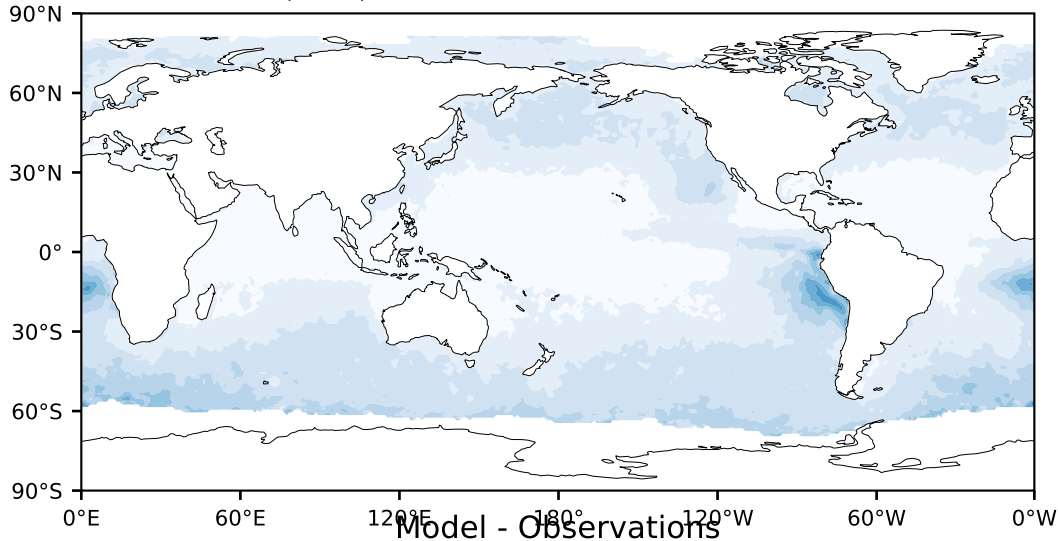

MISR Simulator (None)

%

Max 65.33
Mean 11.07
Min 0.00

95.0
85.0
75.0
65.0
55.0
45.0
35.0
25.0
15.0
5.0