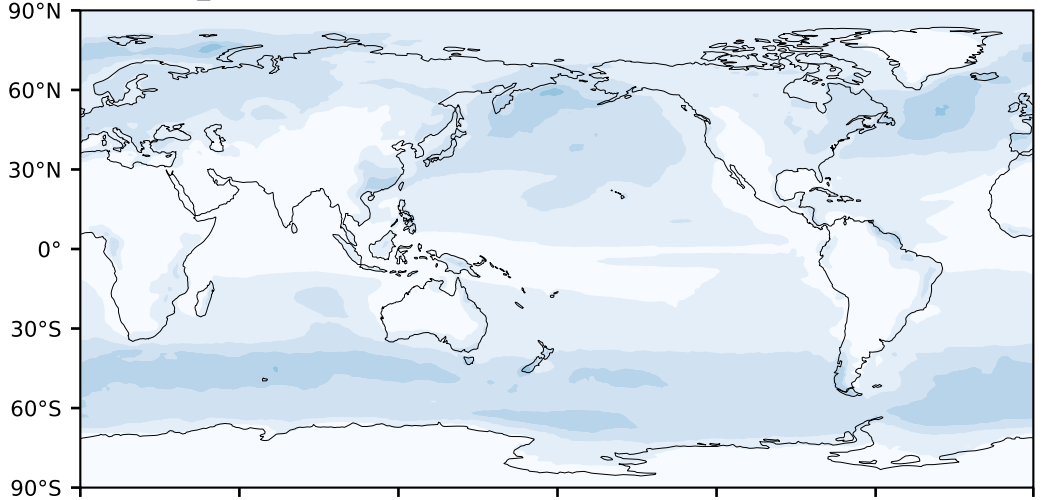

DECKv1b_piControl (61-80)

%

Max 43.75
Mean 10.90
Min 0.00

MISR Simulator (None) Model - Observations