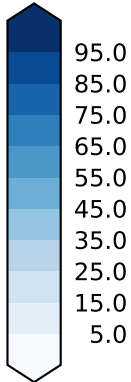

DECKv1b_piControl (61-80)

%

Max 43.75
Mean 10.90
Min 0.00

MISR Simulator (None) Model - Observations