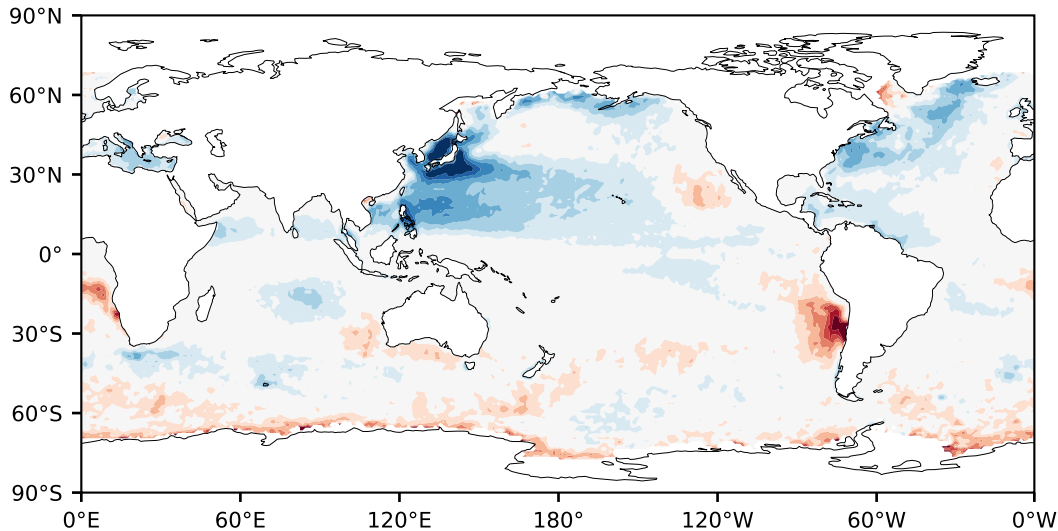

# Model - Observations

Max 45.61  
Mean 2.10  
Min -72.45

RMSE 7.16  
CORR 0.73