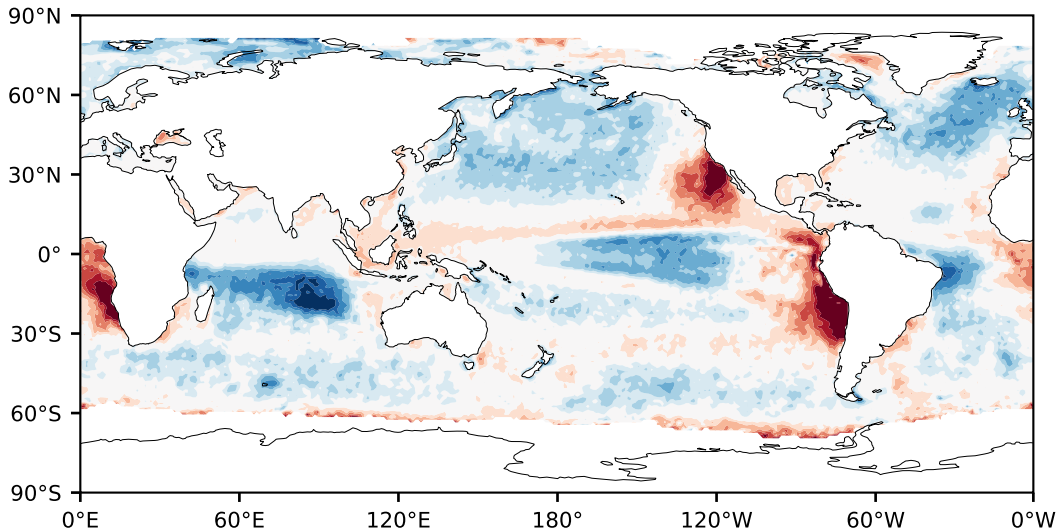

Model - Observations

Max 37.79
Mean 2.00
Min -87.02

RMSE 10.76
CORR 0.83