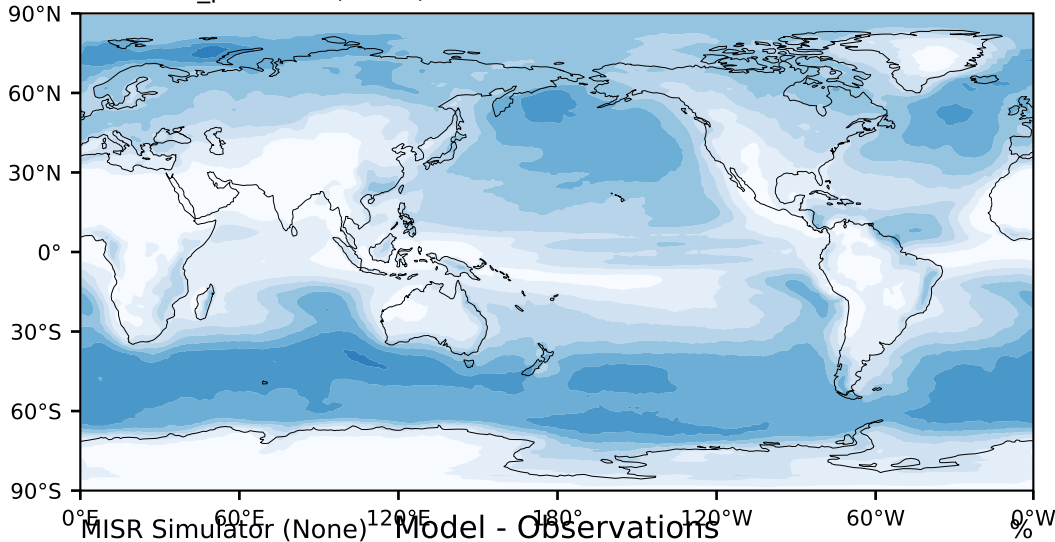

DECKv1b\_piControl (61-80)

%

Max 69.11  
Mean 27.87  
Min 0.00

95.0  
85.0  
75.0  
65.0  
55.0  
45.0  
35.0  
25.0  
15.0  
5.0