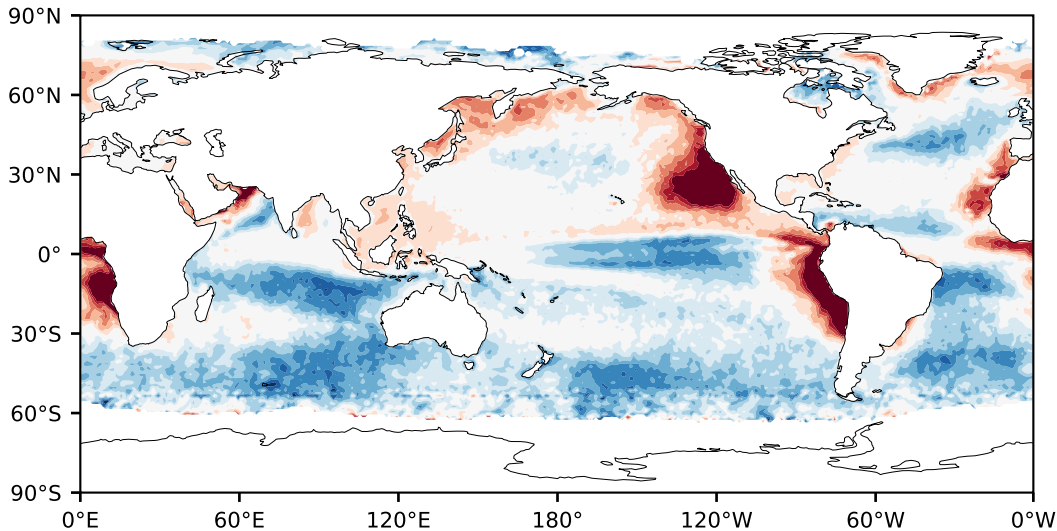

Model - Observations

Max 52.96
Mean 2.87
Min -94.68

RMSE 13.71
CORR 0.72