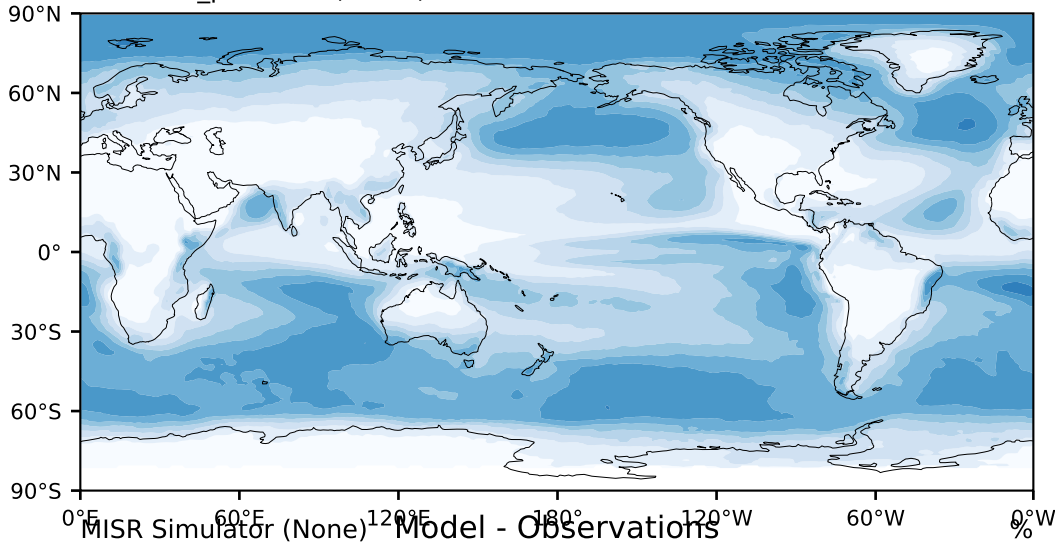

DECKv1b_piControl (61-80)

%

Max 68.28
Mean 28.59
Min 0.00

95.0
85.0
75.0
65.0
55.0
45.0
35.0
25.0
15.0
5.0