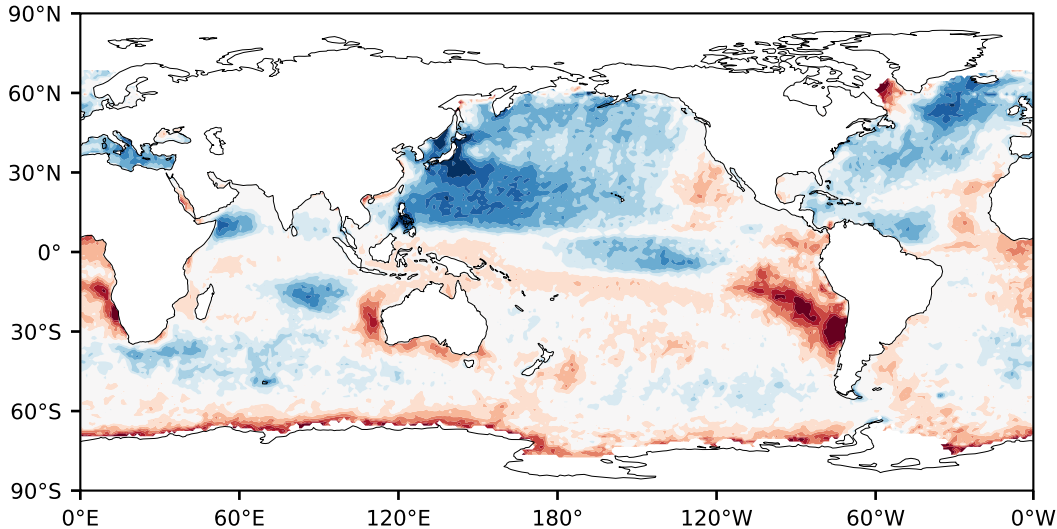

Model - Observations

Max 55.62
Mean 1.70
Min -76.40

RMSE 11.08
CORR 0.79