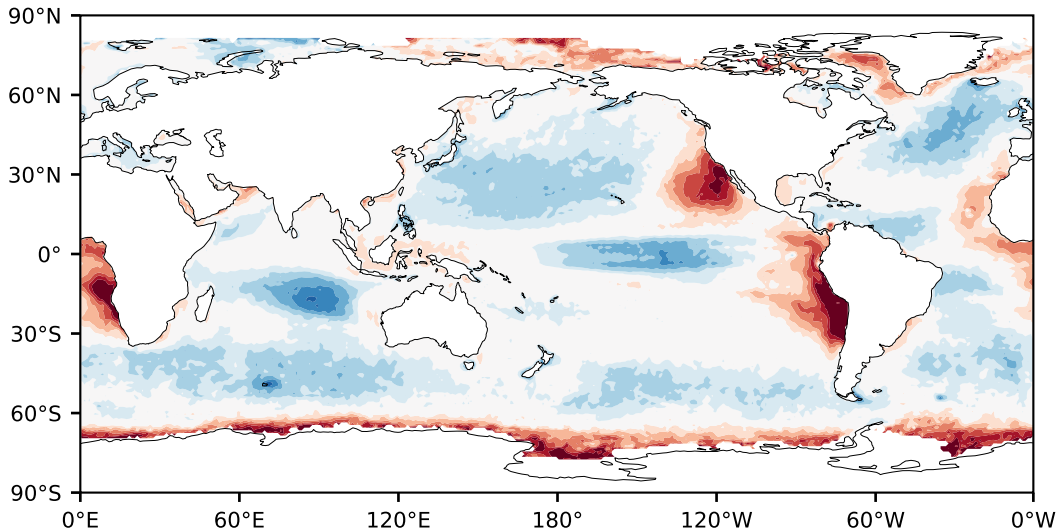

# Model - Observations

Max 33.39  
Mean 1.65  
Min -71.61

RMSE 9.82  
CORR 0.81