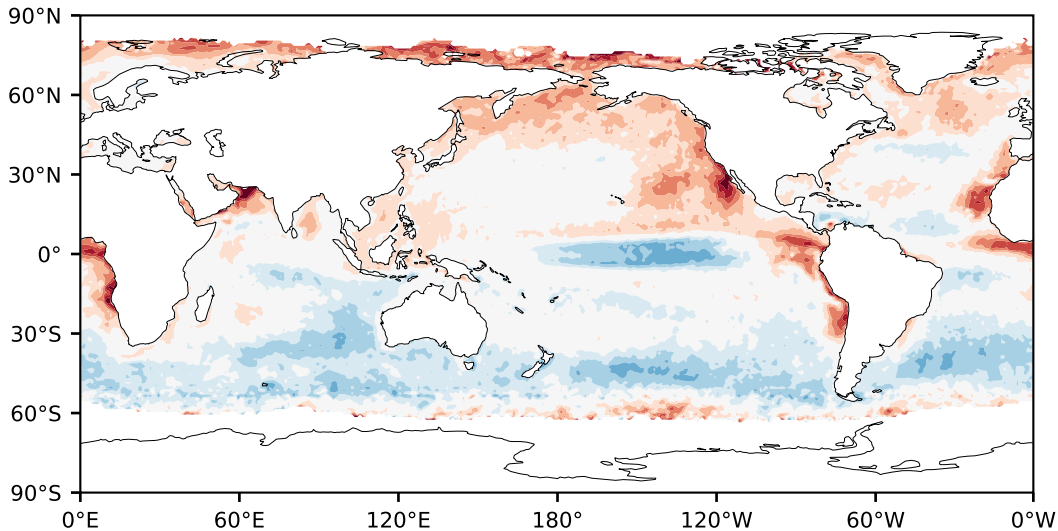

# Model - Observations

Max 29.39  
Mean -0.47  
Min -43.45

RMSE 8.31  
CORR 0.70